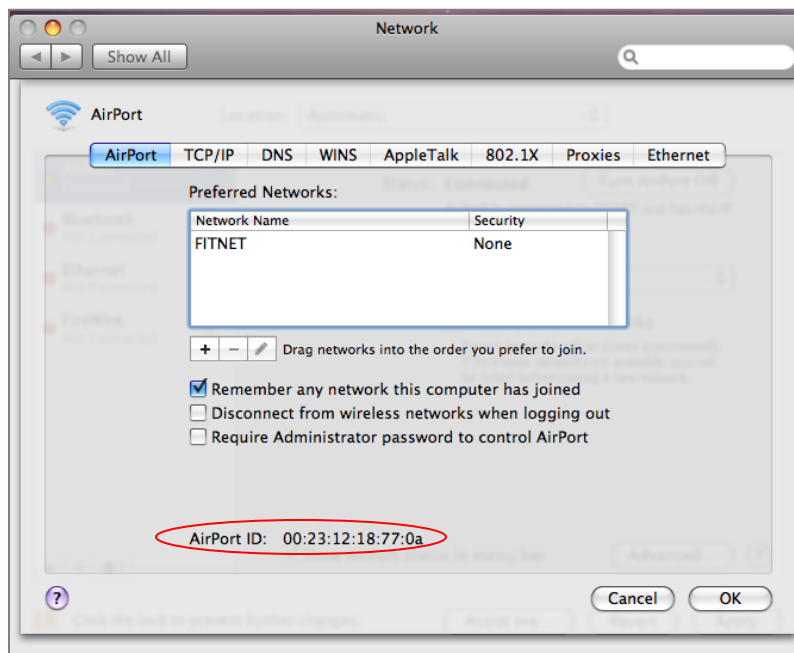

5. Find your Airport ID (this is your Mac Address) and write it down exactly as it appears. The Airport ID has been circled in the image below.