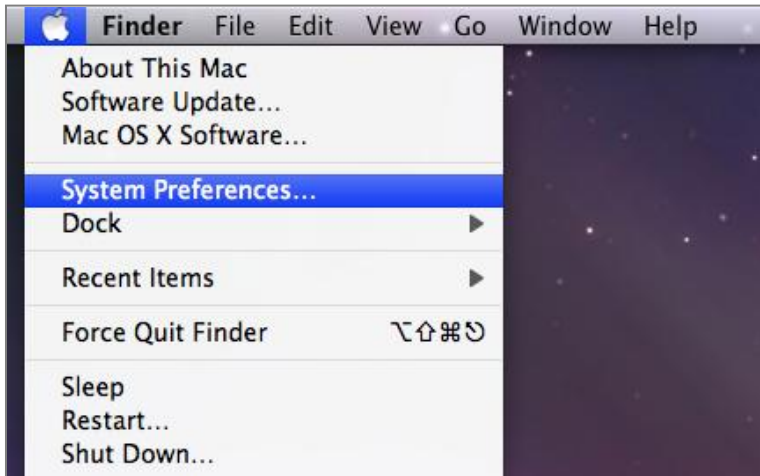

How do I obtain my IP Address and Mac address?

1. Go to the Apple Menu
2. Select System Preferences

3. Click on Network

4. The box below will appear. Find your IP Address and write it down exactly as it appears, it has been circled in the image below. Now click advanced.