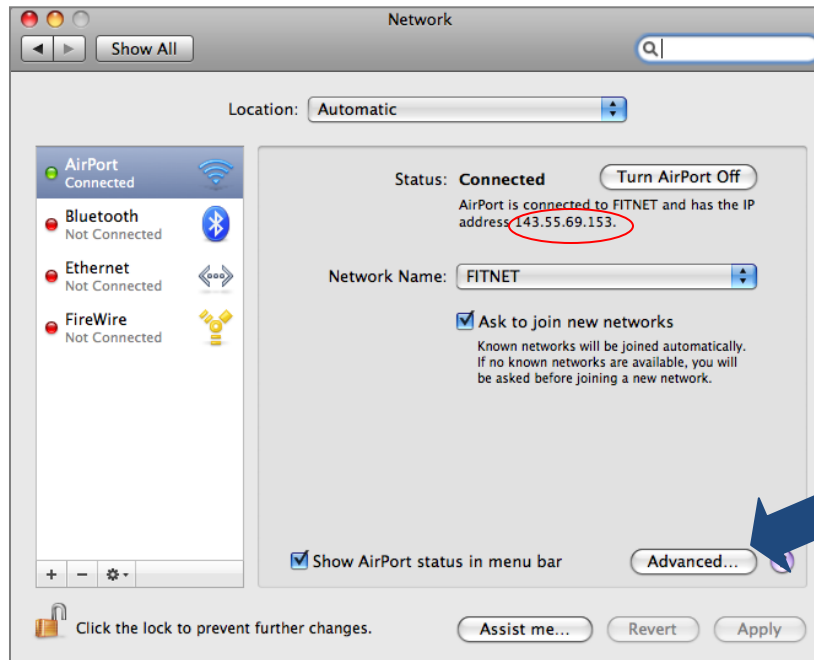

How do I obtain my IP Address and Mac address?

1. Go to the Apple Menu
2. Select System Preferences

3. Click on Network

4. The box below will appear. Find your IP Address and write it down exactly as it appears, it has been circled in the image below. Now click advanced.

5. Find your Airport ID (this is your Mac Address) and write it down exactly as it appears. The Airport ID has been circled in the image below.

6. You may also obtain your IP Address by selecting “TCP/IP” (See image below).